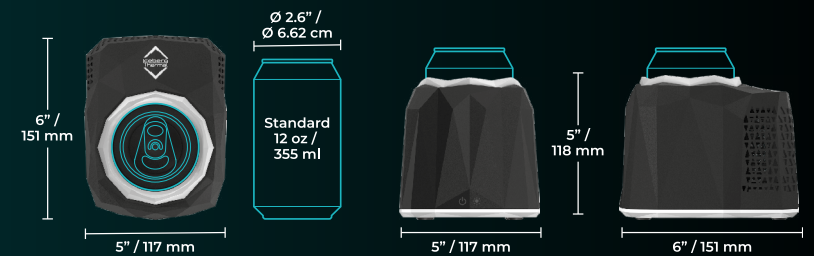

Make Every Sip as Refreshing as the First

IceFLOE® AURORA

EU

Features of gaming can cooler

- 10 preset RGB lighting options
- Maintains optimal drinking temperature (43°F)
- Compatible with standard 12 oz cans
- Virtual Temperature Indicator
- 8 Hour Auto Sleep
- 60W USB-C cable and 30W PD Adapter

Smart LED Temperature Indicator

Maintain Optimal Drinking Temperature (43°F / 6°C)

8 Hours Auto Sleep

Specifications

Average Temperature	43 °F / 6 °C
Input	100 - 240 V, 50/60 Hz
Output	27 W (9 V, 3 A)
Power Cable	USB-C
Size	6" x 5" x 5" / 151 x 117 x 118 mm
Weight	2 lbs / 907 g
Noise Level	20 dBA
Warranty	2-Year
Can size	Standard 12 oz / 355 ml

Box Content