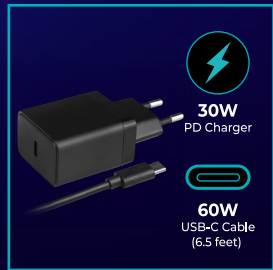

Make Every Sip as Refreshing as the First

IceFLOE® AURORA

EU

Features of gaming can cooler

- 10 preset RGB lighting options
- Maintains optimal drinking temperature (43°F)
- Compatible with standard 12 oz cans
- Virtual Temperature Indicator
- 8 Hour Auto Sleep
- 60W USB-C cable and 30W PD Adapter

Smart LED Temperature Indicator

Maintain Optimal Drinking Temperature (43°F / 6°C)

8 Hours Auto Sleep

Specifications

Average Temperature	43 °F / 6 °C
Input	100 - 240 V, 50/60 Hz
Output	27 W (9 V, 3 A)
Power Cable	USB-C
Size	6" x 5" x 5" / 151 x 117 x 118 mm
Weight	2 lbs / 907 g
Noise Level	20 dBA
Warranty	2-Year
Can size	Standard 12 oz / 355 ml