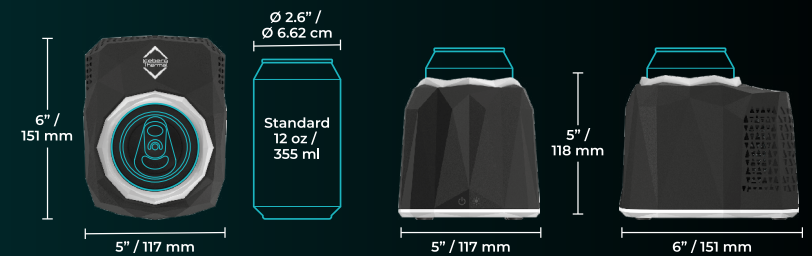

Make Every Sip as Refreshing as the First

IceFLOE® AURORA

US

Features of gaming can cooler

- 10 preset RGB lighting options
- Maintains optimal drinking temperature (43°F)
- Compatible with standard 12 oz cans
- Virtual Temperature Indicator
- 8 Hour Auto Sleep
- 60W USB-C cable and 30W PD Adapter

Smart LED Temperature Indicator

Maintain Optimal Drinking Temperature (43°F / 6°C)

8 Hours Auto Sleep

Specifications

Average Temperature 43°F / 6°C

Input 100 - 240 V, 50/60 Hz

Output 27 W (9 V, 3 A)

Power Cable USB-C

Size 6" x 5" x 5" / 151 x 117 x 118 mm

Weight 2 lbs / 907 g

Noise Level 20 dBA

Warranty 2-Year

Can size Standard 12 oz / 355 ml

Box Content