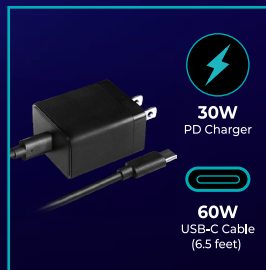

Make Every Sip as Refreshing as the First

IceFLOE® AURORA

US

Features of gaming can cooler

- 10 preset RGB lighting options
- Maintains optimal drinking temperature (43°F)
- Compatible with standard 12 oz cans
- Virtual Temperature Indicator
- 8 Hour Auto Sleep
- 60W USB-C cable and 30W PD Adapter

Smart LED Temperature Indicator

Maintain Optimal Drinking Temperature (43°F / 6°C)

8 Hours Auto Sleep

Specifications

Average Temperature 43°F / 6°C

Input 100 - 240 V, 50/60 Hz

Output 27 W (9 V, 3 A)

Power Cable USB-C

Size 6" x 5" x 5" / 151 x 117 x 118 mm

Weight 2 lbs / 907 g

Noise Level 20 dBA

Warranty 2-Year

Can size Standard 12 oz / 355 ml

Box Content